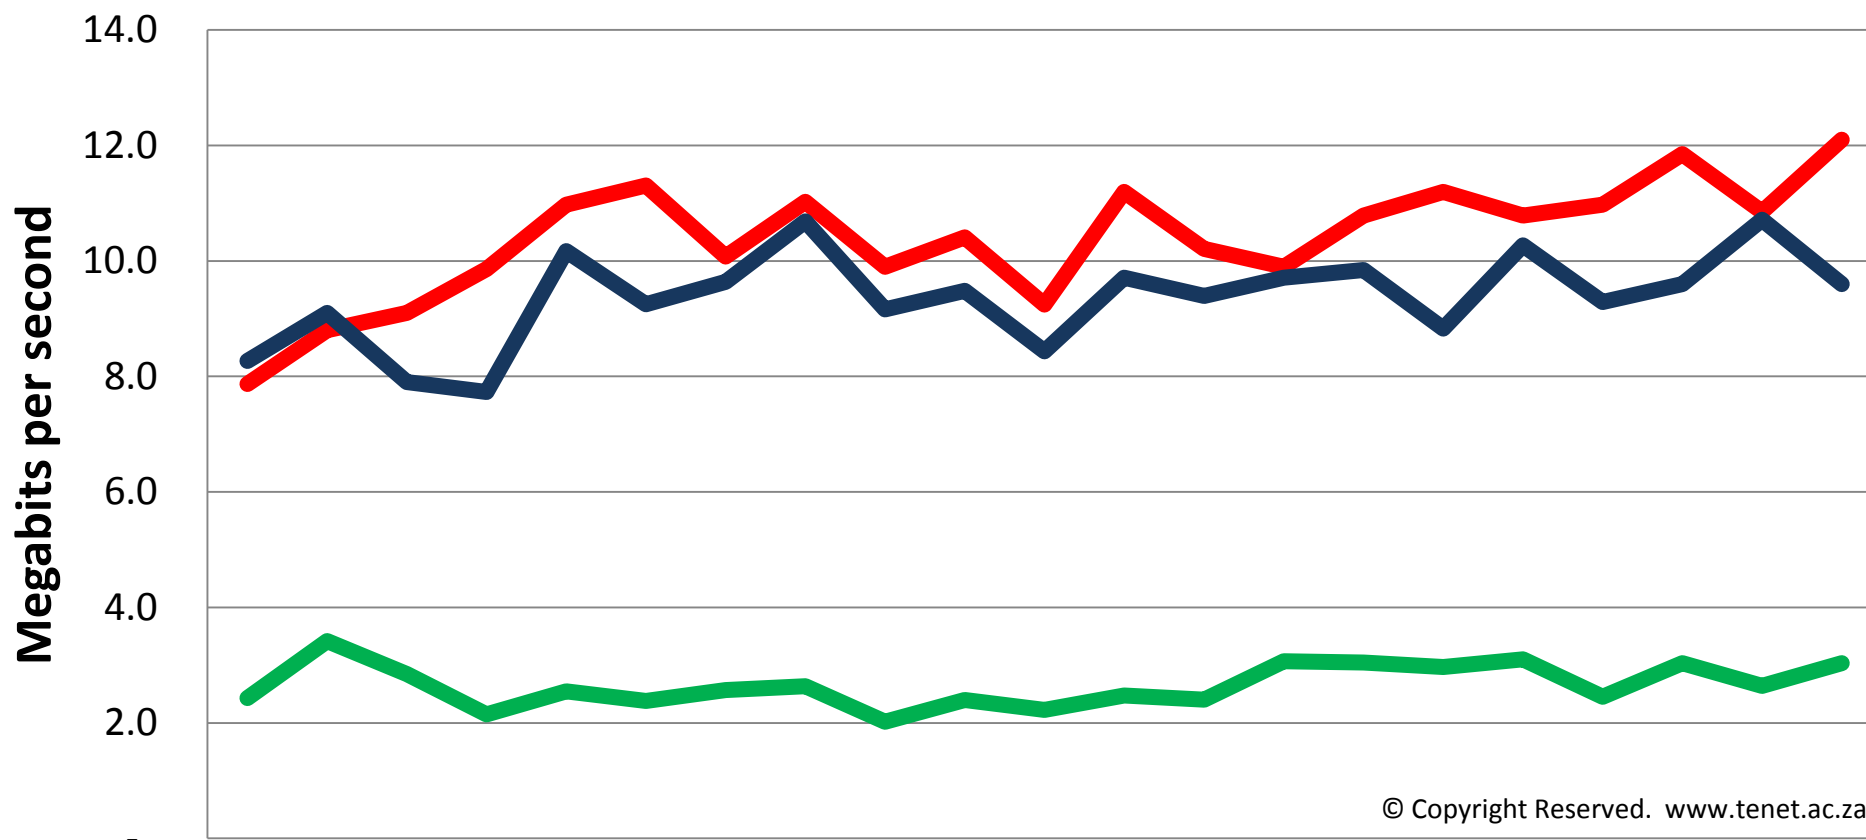

CT TVWS Trial Download Throughput Tests - 2013

Mar 28 Apr 5 Apr 12 Apr 20 Apr 27 May 3 May 11 May 18 May 25 May 31 Jun 8 Jun 15 Jun 22 Jun 29 Jul 6 Jul 13 Jul 20 Jul 28 Aug 3 Aug 9 Aug 16

- Maximum Uncontended - IPERF TCP tests w/ one terminal bound and streaming
- Maximum During Off-peak Period - IPERF TCP tests w/ all terminals bound and only one streaming
- Average During Peak Period - IPERF TCP tests w/ all terminals streaming simultaneously